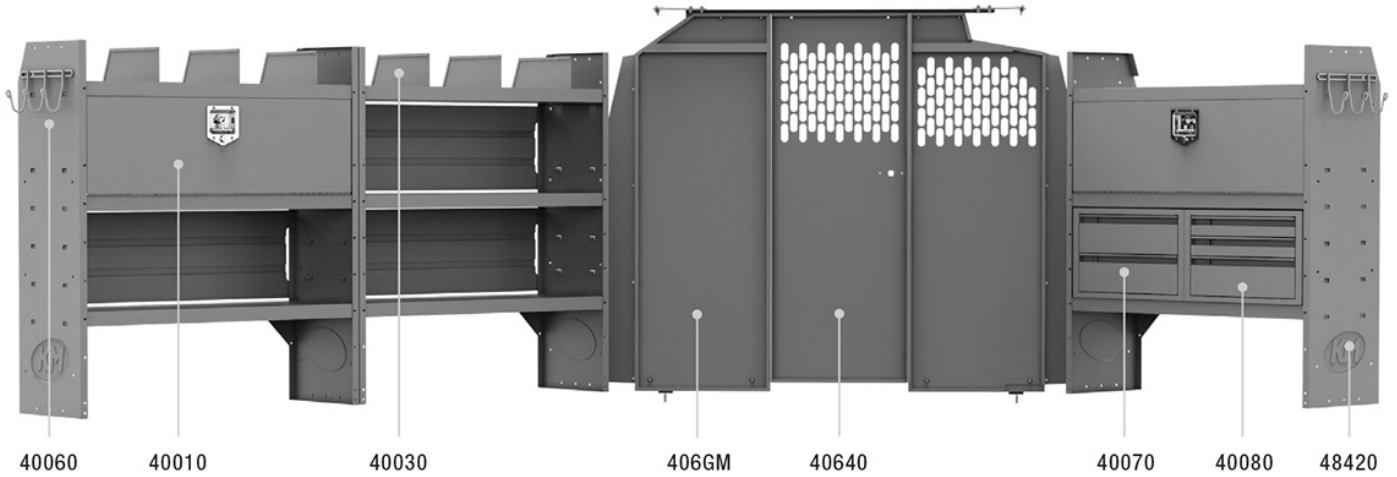

EZ GENERAL SERVICE 46" H SHELVES - GM 135" WB

Part # : 4007C

Plenty of secure storage and shelves!

The EZ General Service Package is equipped with the popular Long Drawer Pivot Pro unit and 2 ,Äi 42,Äü wide adjustable shelving units. The Pivot Pro offers the convenience of accessibility from rear door while pivoting to fit flush over wheel inside of van interior. Stand locks into rotated and non-rotated position. Long drawers extend 52,Äü for full access to your equipment.

PACKAGE INCLUDES

ITEM	DESCRIPTION	QTY
40640	Partition - Perforated - Transit & NV Low Roof, GM, Metris	1
48420	Shelf Unit - 42" W x 46" H x 14" D	2
40250	Drawer Unit - Long Heavy-Duty - 3 Drawers	1
40260	Pivot Pro Rotating Rear Wheel Well - GM	1
40060	Hook 3 Prong "J"	1
40310	Small Parts Shelf Bin - 10" W Plastic	4
40030	Shelf Dividers 6" Tall (Set of 6)	1
406GM	Partition Wing Kit - GM	1