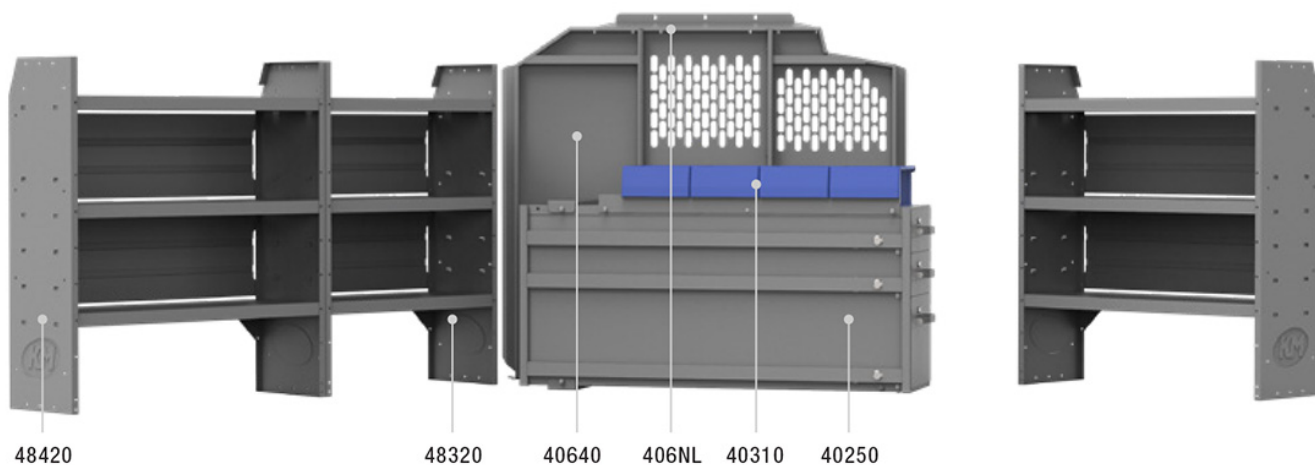

EZ ALL TRADES 46" H SHELVES - NV 146" WB LOW ROOF

Part # : 49NVL

Combined shelving space and long drawer storage equal a great package

This top selling Kargo Master shelving package takes the work out of organizing your van.

PACKAGE INCLUDES

ITEM	DESCRIPTION	QTY
48420	Shelf Unit - 42" W x 46" H x 14" D	2
40640	Partition - Perforated - Transit & NV Low Roof, GM, Metris	1
406NL	Partition Wing Kit - NV Low Roof	1
40250	Drawer Unit - Long Heavy-Duty - 3 Drawers	1
40310	Small Parts Shelf Bin - 10" W Plastic	4
48320	Shelf Unit - 32" W x 46" H x 14" D	1