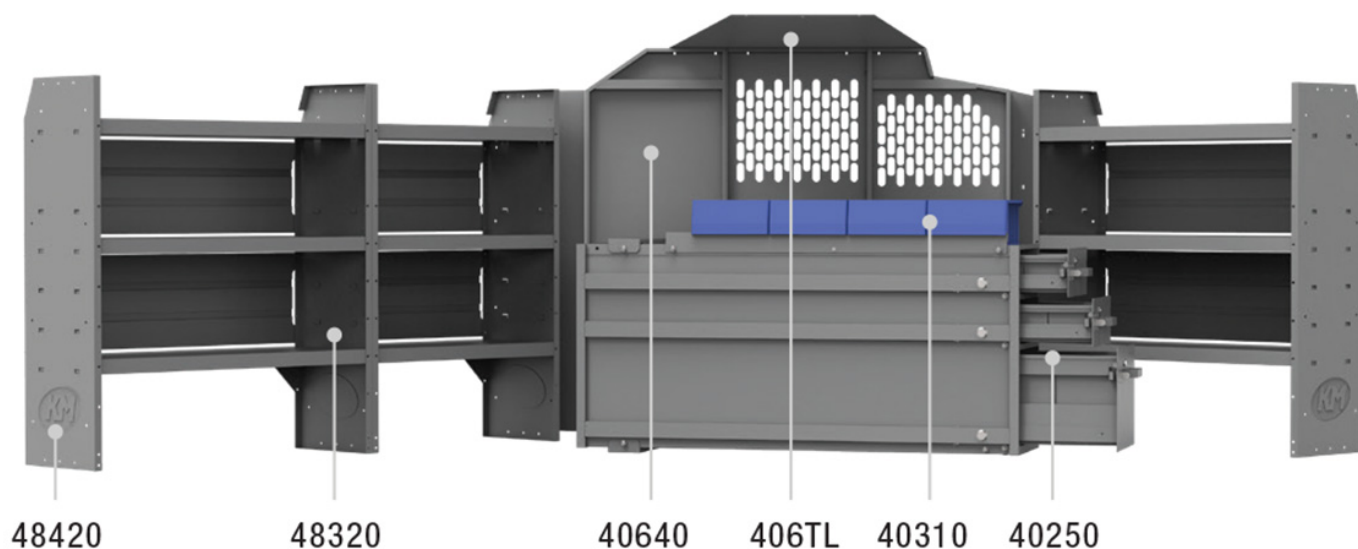

## EZ ALL TRADES 46" H SHELVES - TRANSIT 130" WB LOW ROOF

Part # : 49TRL

Combined shelving space and long drawer storage equal a great package

This top selling Kargo Master shelving package takes the work out of organizing your van.

### PACKAGE INCLUDES

ITEM	DESCRIPTION	QTY
48420	Shelf Unit - 42" W x 46" H x 14" D	2
48320	Shelf Unit - 32" W x 46" H x 14" D	1
40640	Partition - Perforated - Transit & NV Low Roof, GM, Metris	1
406TL	Partition Wing Kit - Transit Low Roof	1
40310	Small Parts Shelf Bin - 10" W Plastic	4
40250	Drawer Unit - Long Heavy-Duty - 3 Drawers	1