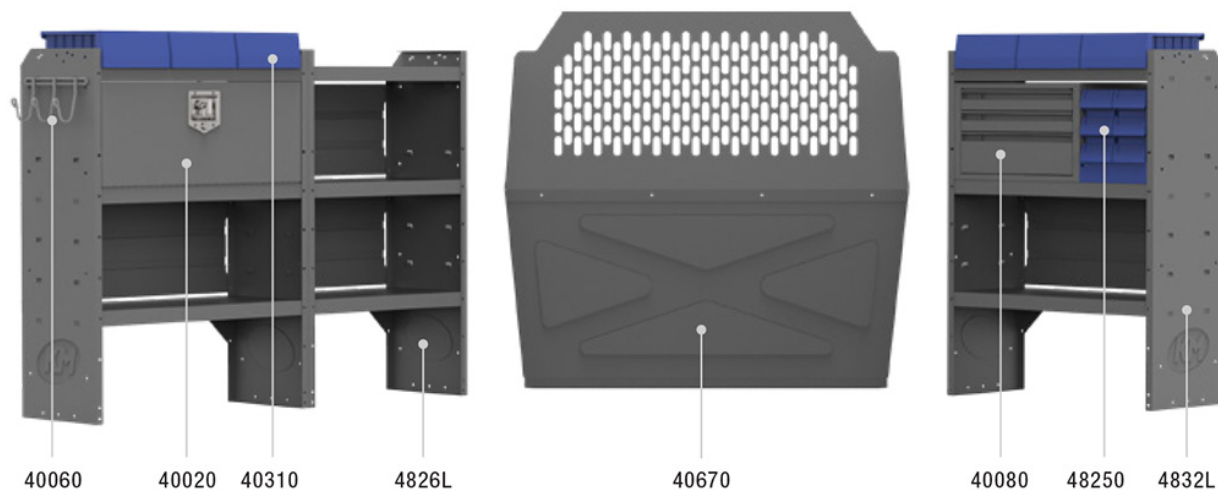

ELECTRICAL CONTRACTOR 43" H SHELVES - NV200 115" WB

Part # : 404CE

A place for everything and everything in its place!

This package offers easy access to your breakers, switches, connectors and parts with plenty of dividable bin storage. Lockable drawer unit and door kit offer security for tools and expensive testing equipment. Wire reel holder can be added to manage your up to 5 spindles #40230.

PACKAGE INCLUDES

ITEM	DESCRIPTION	QTY
40670	Partition - Perforated - Compact Vans	1
4832L	Shelf Unit - 32" W x 43" H x 14" D	2
4826L	Shelf Unit - 26" W x 43" H x 14" D	1
40020	Shelf Door Kit 32" W	1
40080	Drawer Cabinet - 3 Drawers	1
40060	Hook - 3 Prong "J"	1
40310	Small Parts Shelf Bin - 10" W Plastic	6
48250	10" W Plastic Small Parts Bin Module (6 - 5" W Bins)	1