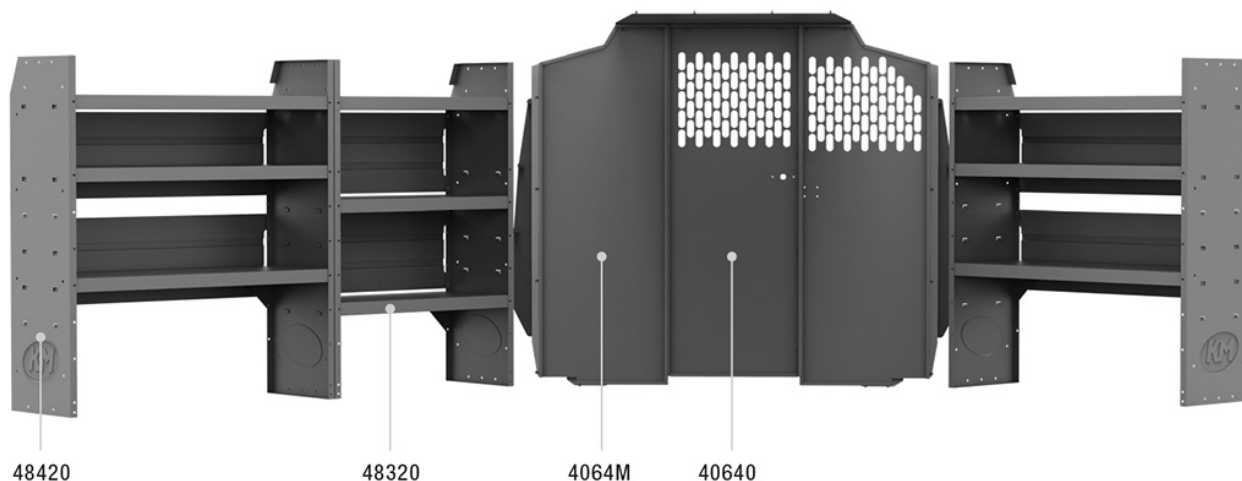

BASE 46" H SHELVES - METRIS 126" WB

Part # : 4001M

Everything to get you started and a great price!

Kargo Master Base van packages give you just the basics and a perfect platform for building your van interior, your way.

PACKAGE INCLUDES

ITEM	DESCRIPTION	QTY
40640	Partition - Perforated - Transit & NV Low Roof, GM, Metris	1
4064M	Partition Wing Kit - Metris	1
48420	Shelf Unit - 42" W x 46" H x 14" D	2
48320	Shelf Unit - 32" W x 46" H x 14" D	1