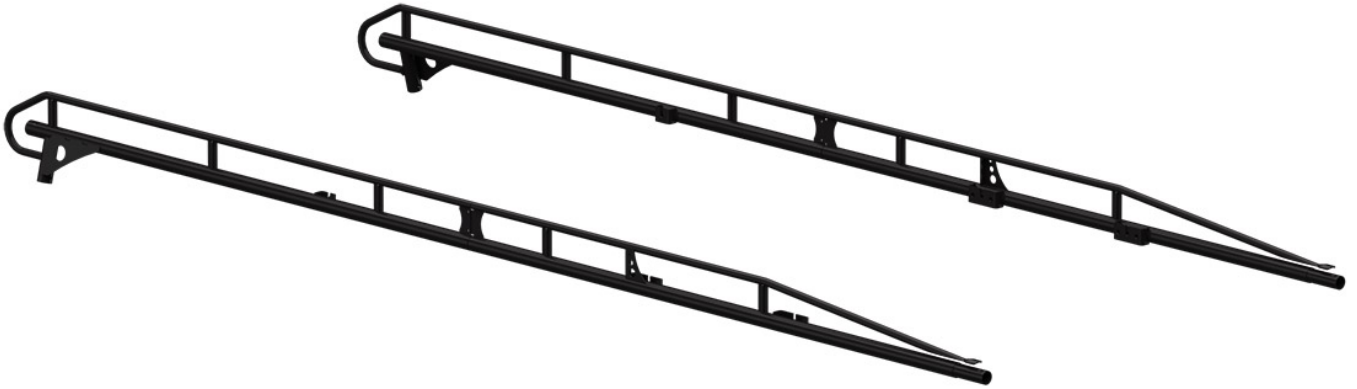

**PRO II HEAVY-DUTY SIDE CHANNELS - SERVICE BODY EXT CAB - 9' OR
SERVICE BODY STD CAB - 11' - BLACK**

Part # : 79010

Pro II Heavy-Duty Side Channels - Service Body Ext Cab - (9 Ft.) - Black

See our van application guide for vehicle fit and matching components.