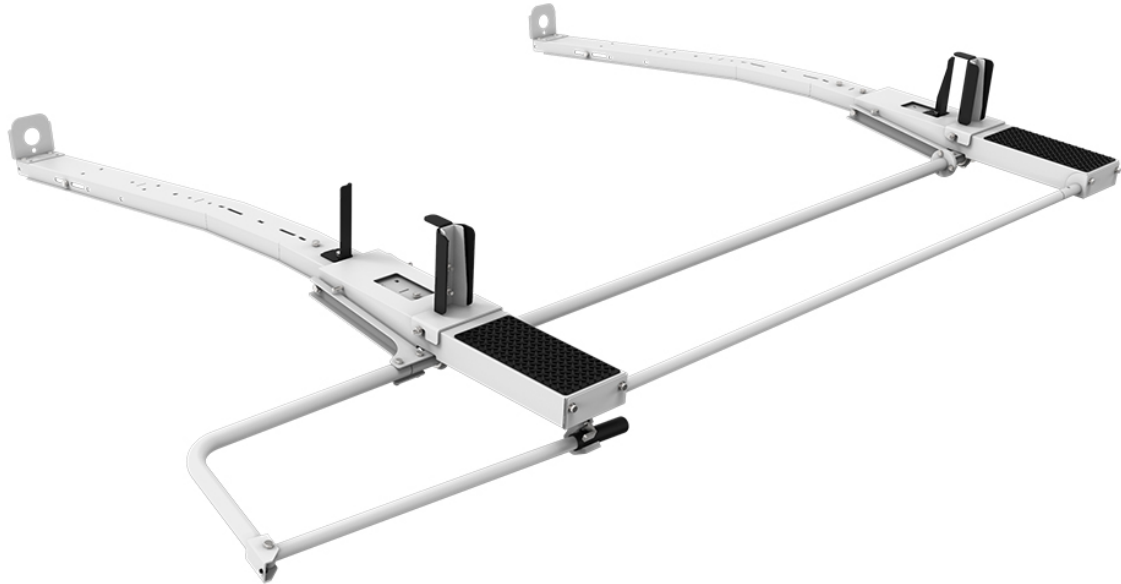

DROP DOWN HD ALUMINUM LADDER RACK - LOW ROOF TRANSIT & NISSAN, METRIS, GM

Part # : 4A92L

Put your ladders within reach!

Our drop down ladder racks make it easy to load and unload your ladders with just a grab of a handle.