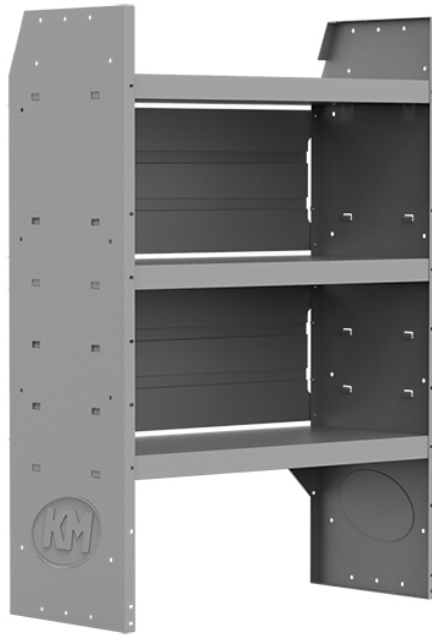

SHELF UNIT - 32" W X 46" H X 14" D

Part # : 48320

Shelf Unit

Kargo Master shelf units are the strongest in the industry.