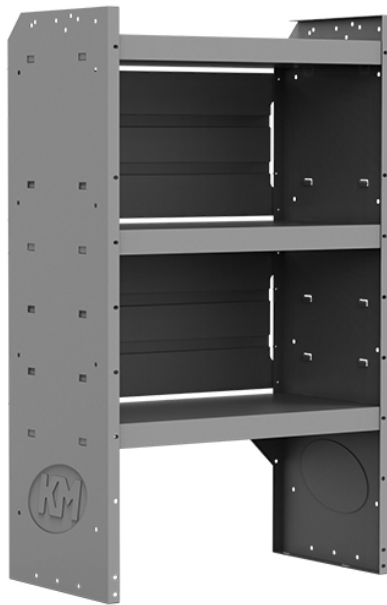

SHELF UNIT - 26" W X 43" H X 14" D

Part # : 4826L

Shelf Unit

Kargo Master shelf units are the strongest in the industry.