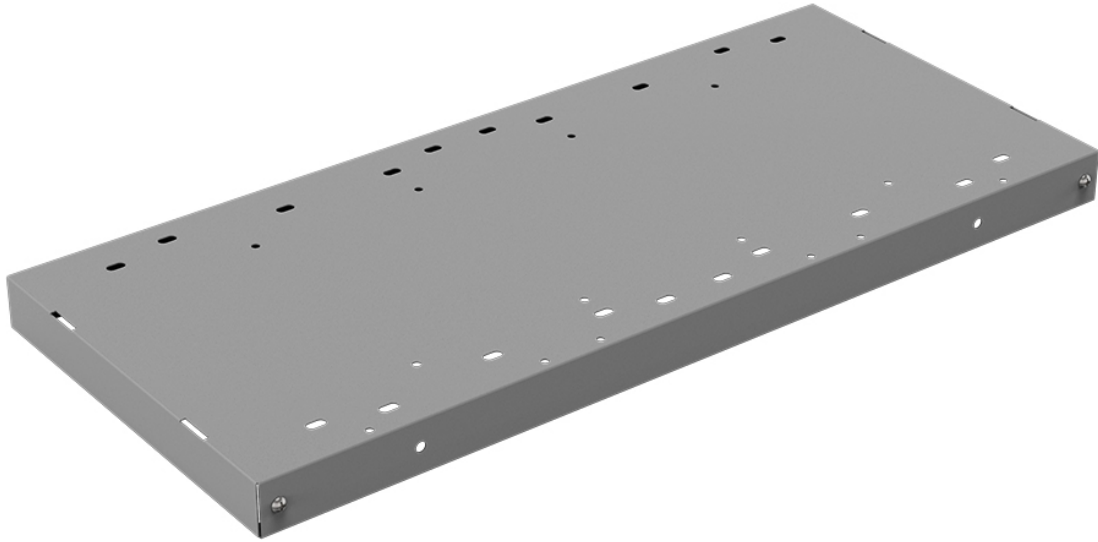

EXTRA SHELF 32" W FOR 48320 & 48324

Part # : 48170

Add more to your shelves

Extra shelf for 32" Kargo Master Shelf Unit