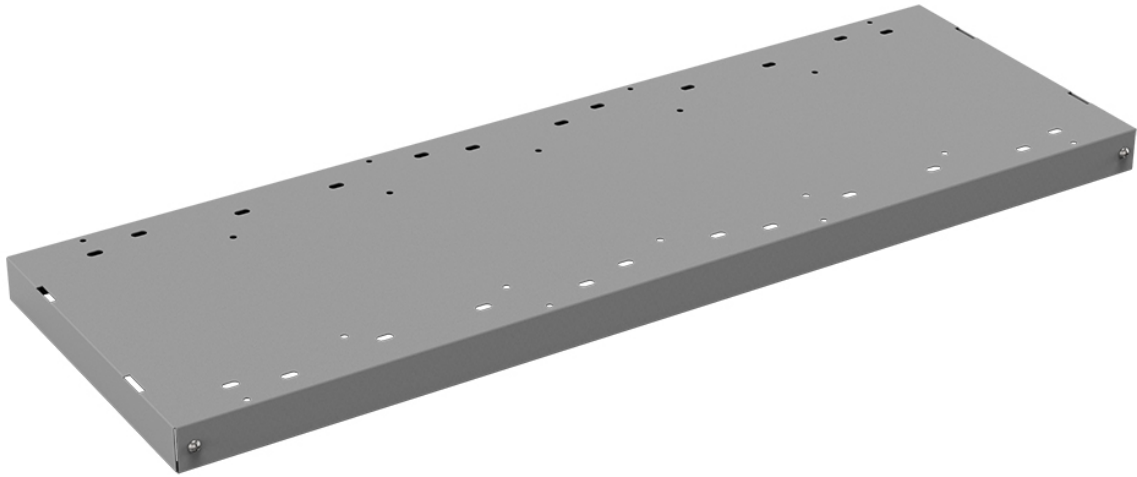

EXTRA SHELF 42" W FOR 48420 & 48424

Part # : 48160

Add more to your shelves

Extra shelf for 42" Kargo Master Shelf Unit