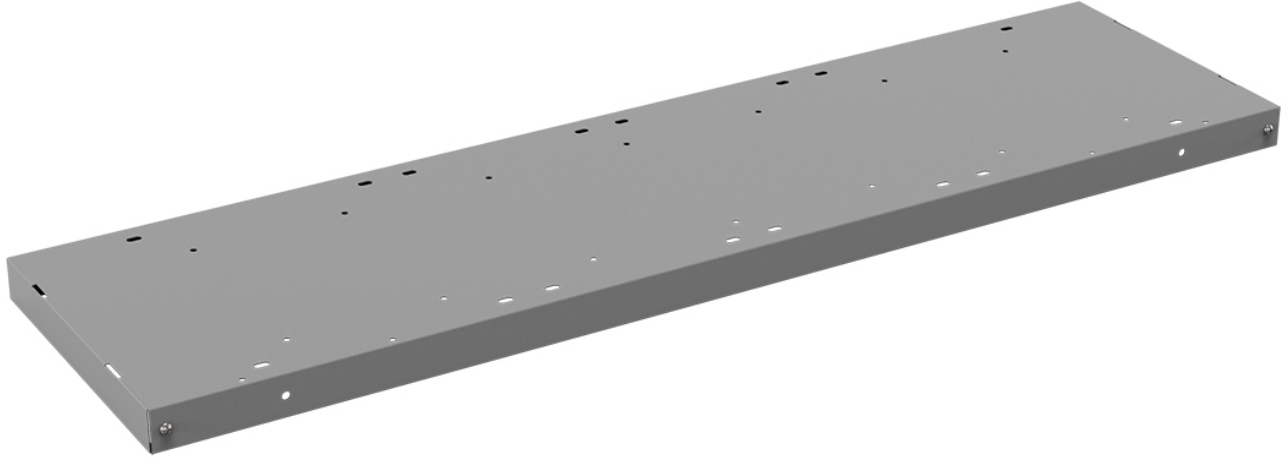

## EXTRA SHELF 52" W FOR 48520 & 48524

---

Part # : 48150

**Add more to your shelves**

Extra shelf for 52" Kargo Master Shelf Unit