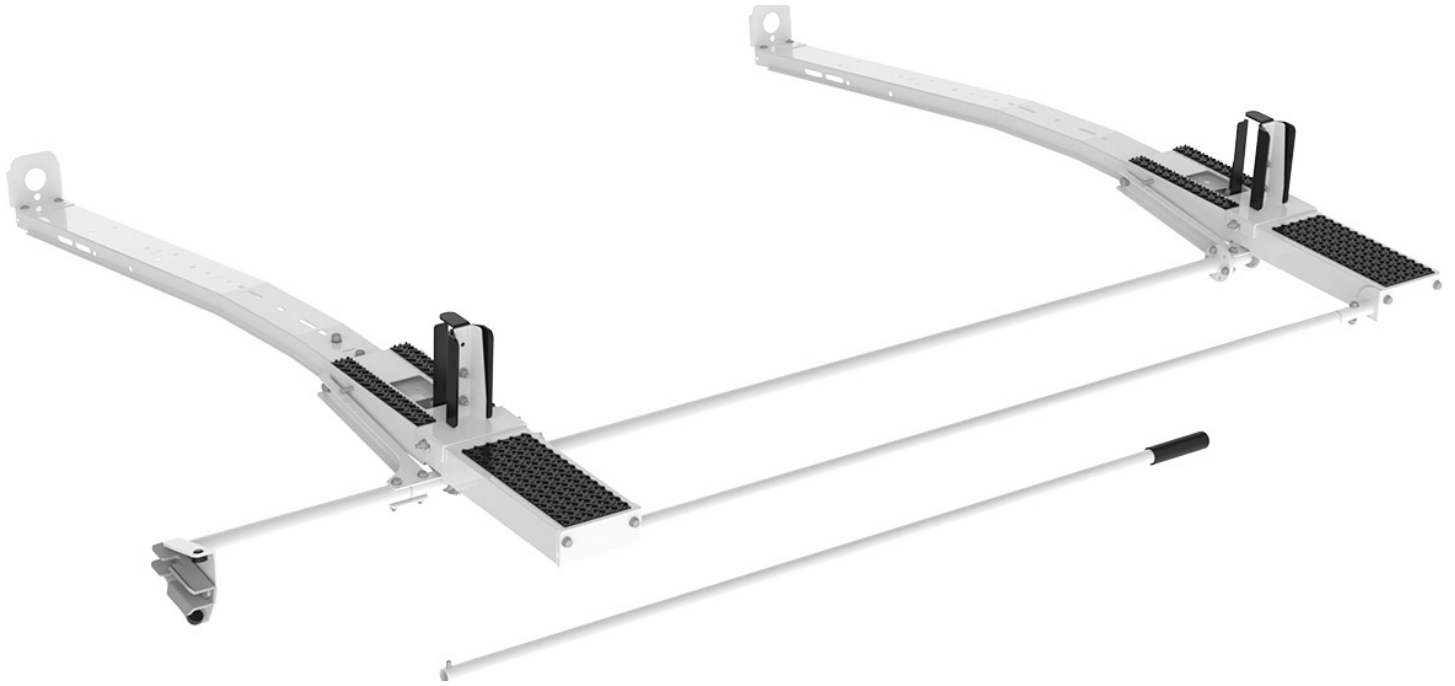

## DROP DOWN LADDER RACK - PROMASTER, SPRINTER

---

Part # : 4097M

**Put your ladders within reach!**

Our drop down ladder racks make it easy to load and unload your ladders with just a grab of a handle.

**\*\*Mount Kit Required\*\***