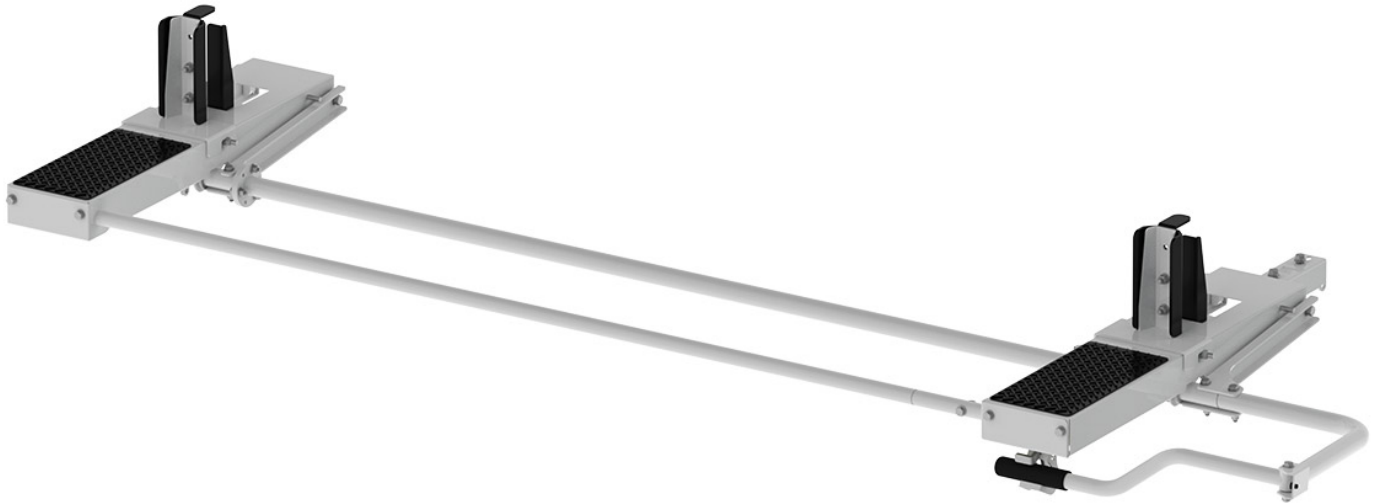

DROP DOWN LADDER RACKS DRIVER SIDE MECHANISM - COMPACT VANS (ADD TO 40933)

Part # : 40943

Put more of your ladders within reach!

Add this Driver's Side Mechanism to your Kargo Master drop down ladder, giving you even more carry capacity at the grab of a handle.