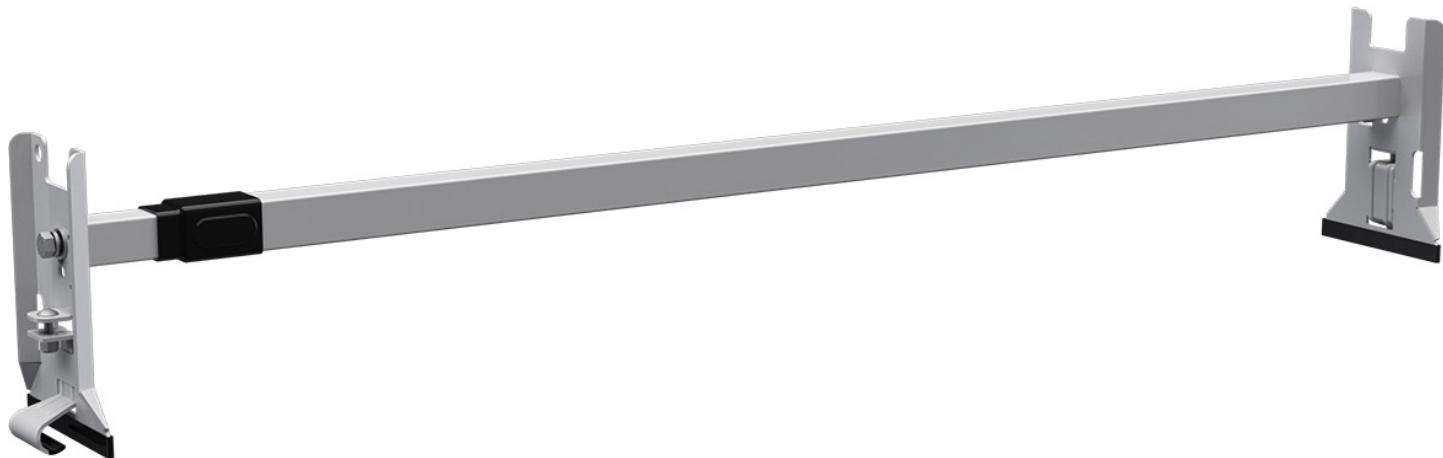

CROSSBAR - 3RD MIDDLE (USE WITH 40823 OR 40825)

Part # : 40824

Sometime simple is best!

Keep shorter cargo and ladders secure by adding this 3rd Middle Crossbar to your Kargo Master Crossbar Rack.