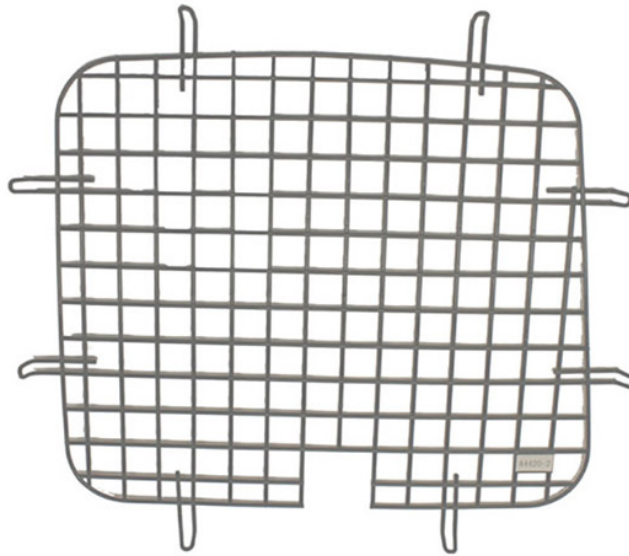

## WINDOW SCREEN - SLIDING SIDE DOOR - 2015+ TRANSIT LOW ROOF

---

Part # : 4071T

Image is approximation of actual screen.

**Protect your windows from accidental damage!**

Kargo Master Window Screens are strong and protect your windows from wayward cargo.