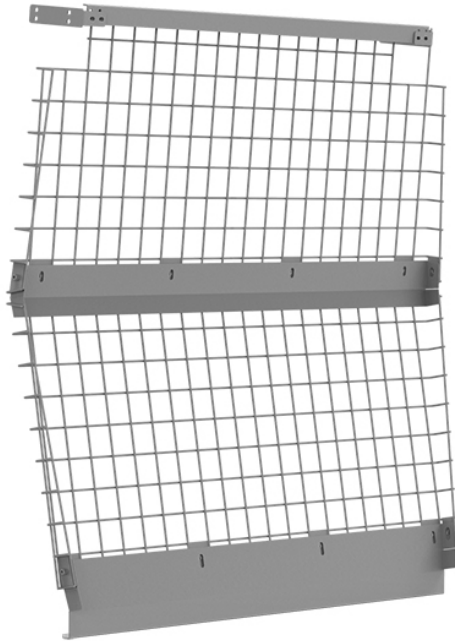

## PARTITION - WIRE - COMPACT VANS

---

Part # : 40680

**Keep your van secure and protect your cab**

Kargo Master Partitions provide security and safety while remaining quiet and strong