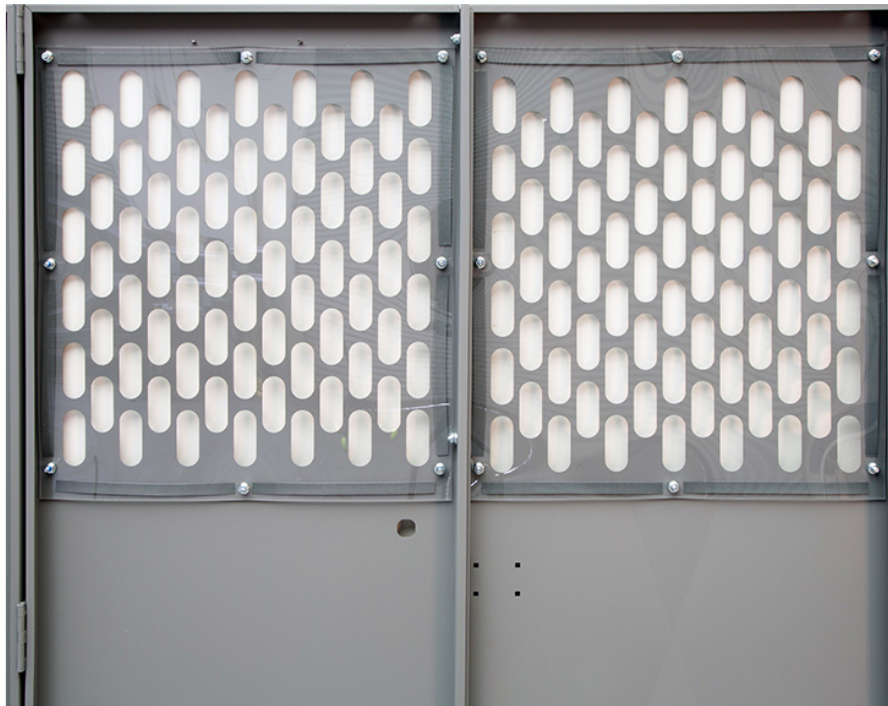

PARTITION - POLY-CARBONATE PANELS TO COVER PERFORATIONS (USE WITH 40651)

Part # : 40654

Keep your van secure and protect your cab

Kargo Master Partitions provide security and safety while remaining quiet and strong