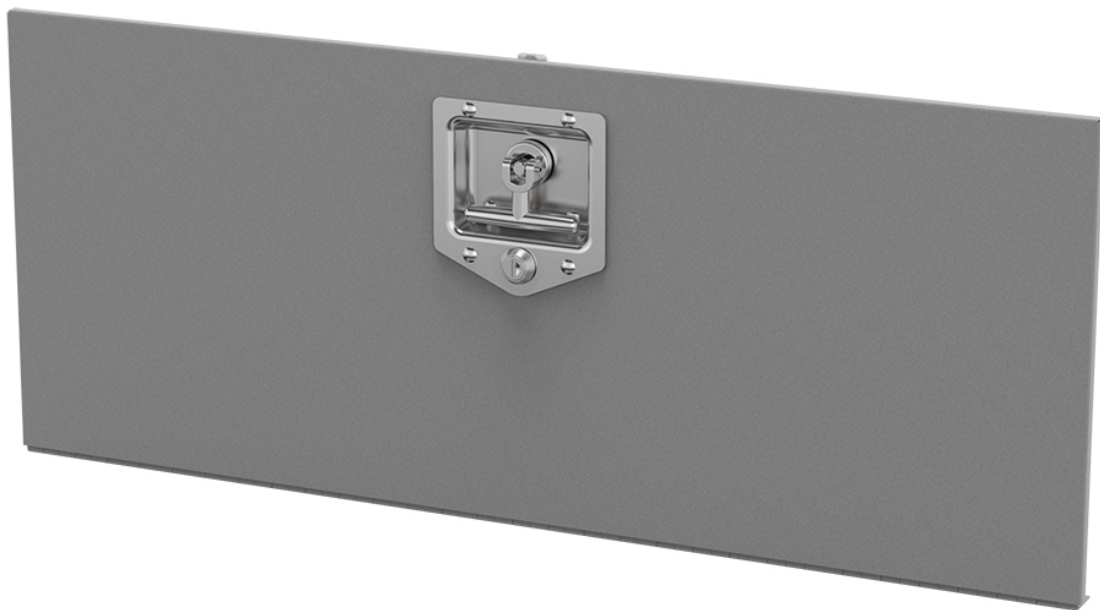

## SHELF DOOR KIT 32" W

---

Part # : 40020

### Lock it up and go!

Add security and piece of mind for your tools and equipment with this shelf door kit from Kargo Master. For 32" shelves.